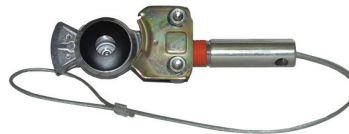

# Gladhand Coverage

P/N: SB116L

**PBC is the leader in Gladhands in North America**  
 – Most comprehensive design coverage  
 – All gladhands meet or exceed SAE J318 performance testing

P/N	Style	Air Line	NPT
GH11450	Nipple Mount	Universal	1/2"
GH11451	Nipple Mount	Emergency	1/2"
GH11452	Nipple Mount	Service	1/2"
GH16300	Cast Iron	Universal	1/2"
GH11440	37° Bracket Mount*	Service	3/8" – 2
GH11441	37° Bracket Mount*	Emergency	3/8" – 2
GH11444	37° Bracket Mount*	Service	1/2" – 2
GH11445	37° Bracket Mount*	Emergency	1/2" – 2
GH36153	Shutoff – Pivot Key	Service	3/8" Tube
GH36154	Shutoff – Pivot Key	Service	1/2" Tube
GH36253	Shutoff – Pivot Key	Emergency	3/8" Tube
GH36254	Shutoff – Pivot Key	Emergency	1/2" Tube
GH11004	Shutoff – Handle	Service	1/2" – 2
GH11014	Shutoff – Handle	Emergency	1/2" – 2
GH11400	Dummy – Handle	Universal	N/A

\* Includes filter

GH11450  
Easy on/off installation

GH36153  
Multi-function one piece shutoff eliminates added fittings

GH11440  
Angle mount for durability and less stress on coiled airs

GH11400  
Gladhand holder and system protector for pups

GH11014  
Flush mount shutoff with easy to operate handle

### Standard Rubber Seals

GH20024  
Serrated Flap

GH20028  
Double Lip